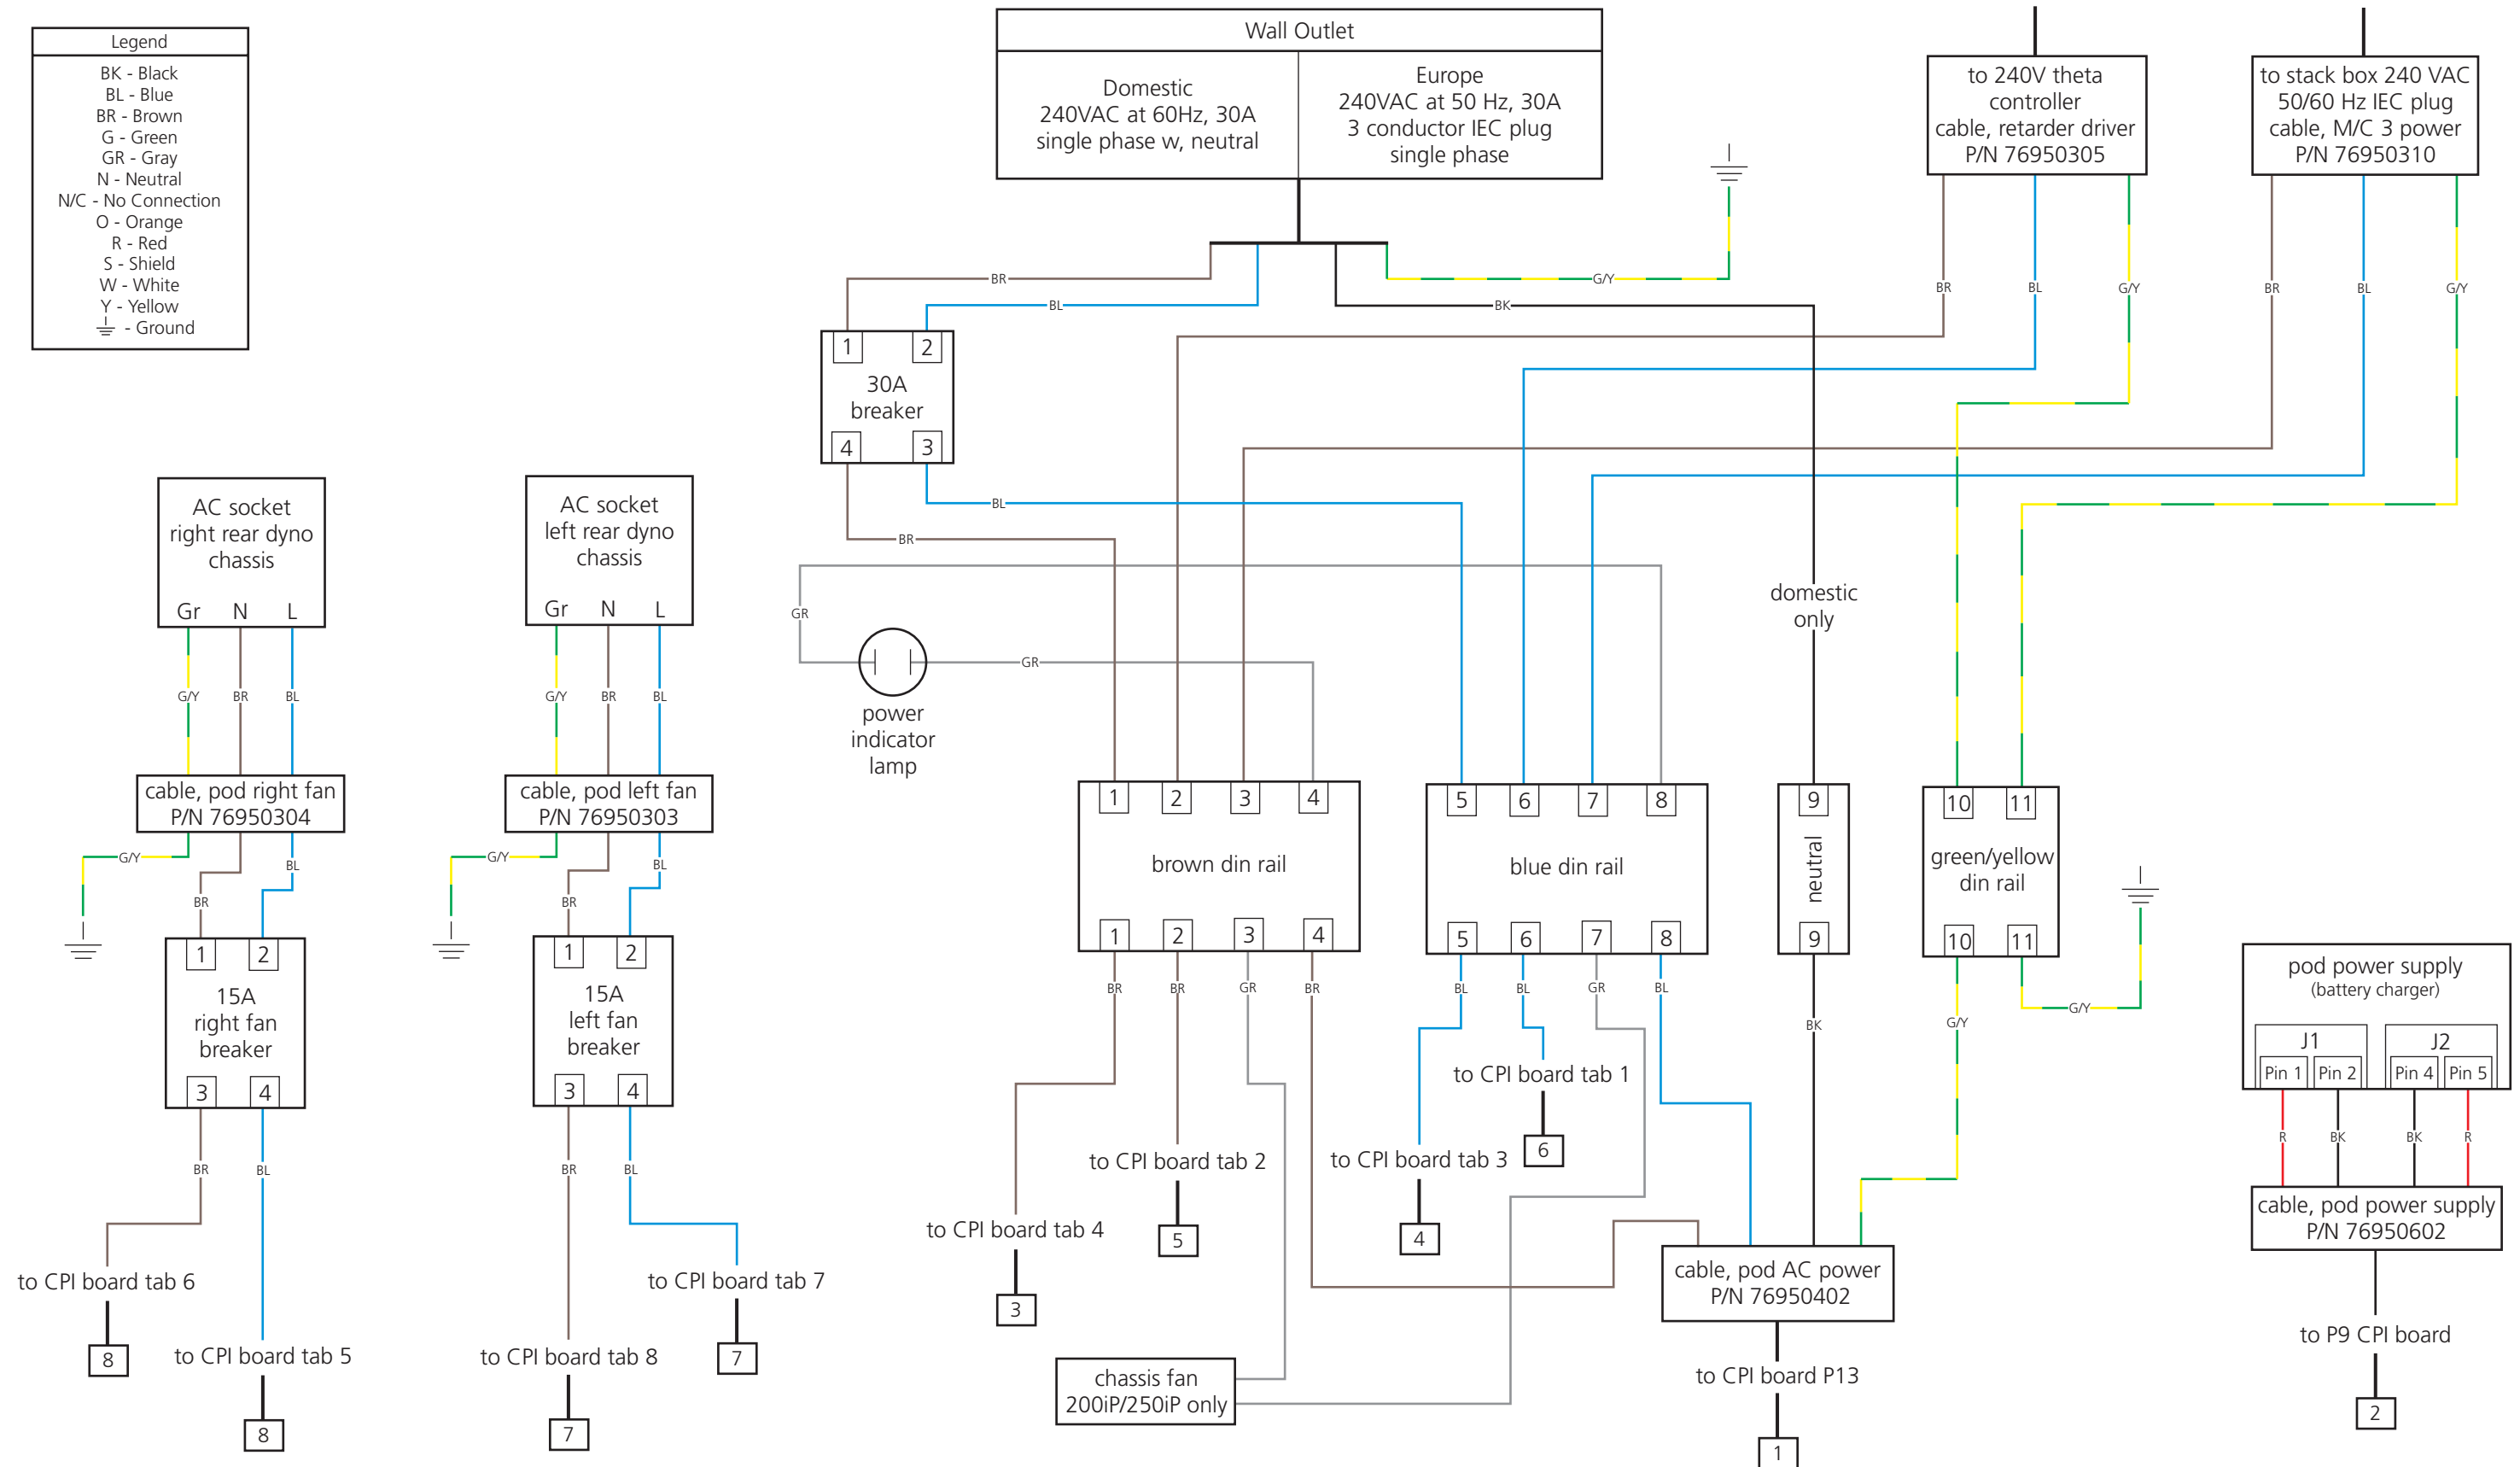

MODEL 200i/200iP/250i/250iP DYNAMOMETER WIRING SCHEMATIC

Legend	
BK	- Black
BL	- Blue
BR	- Brown
G	- Green
GR	- Gray
N	- Neutral
N/C	- No Connection
O	- Orange
R	- Red
S	- Shield
W	- White
Y	- Yellow
⏏	- Ground

MODEL 200i/200iP/250i/250iP DYNAMOMETER WIRING SCHEMATIC